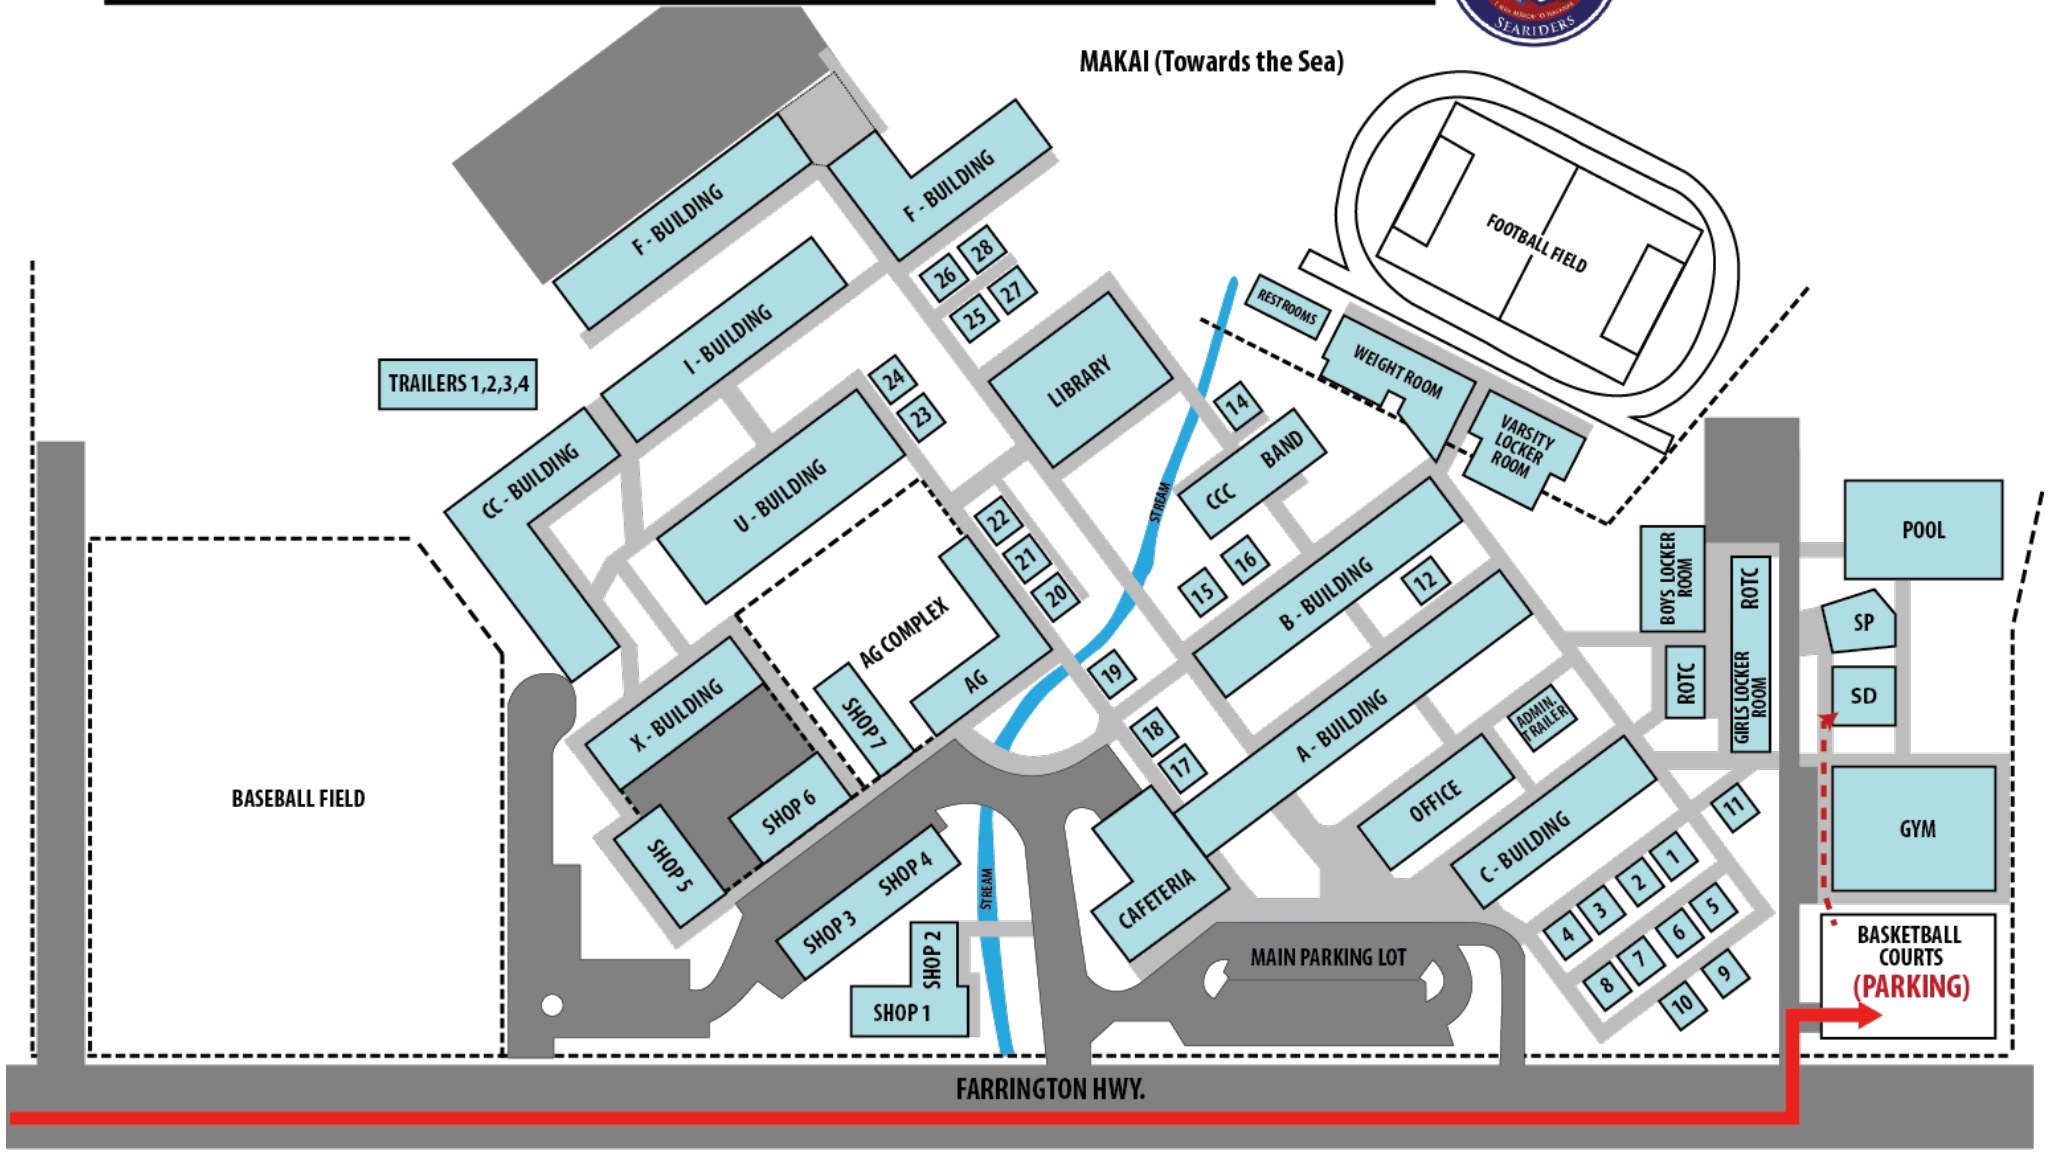

WAI' ANAE HIGH SCHOOL
85-251 Farrington Hwy.
Wai' anae, Hawaii 96792

Map To Wai' anae High School

MAUKA (Towards the Mountain)